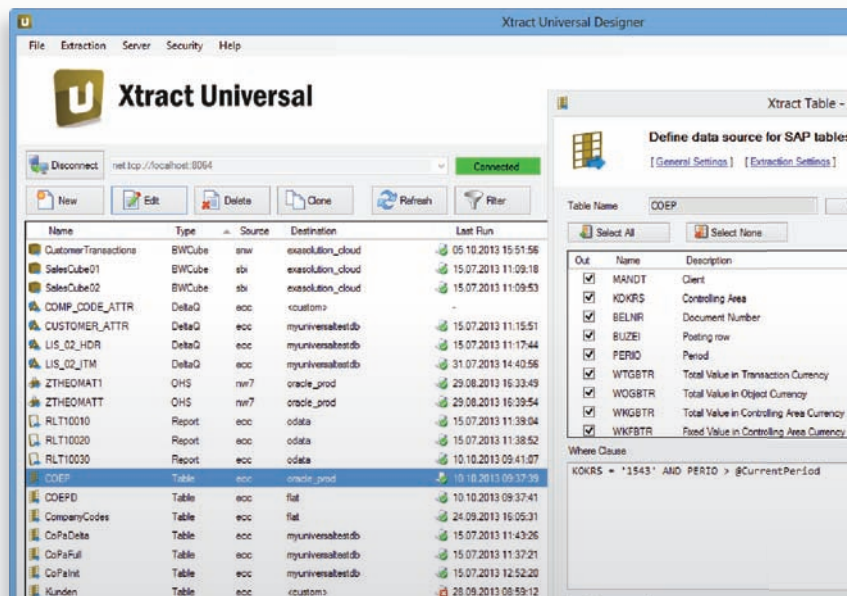

SAP® Certified
Integration with SAP NetWeaver®

Seamless SAP - Tableau Integration

Xtract Universal for Tableau

Integrate SAP data into your Tableau reports - fast, straight-forward and user-friendly. Xtract Universal enables you to bring SAP data to your Tableau desktop or server, in a performant and reliable manner. Significantly reduce development and deployment time, with a high degree of automation.

The result is maximum ROI with minimum risk and cost.

Data integration options

Data flows between SAP and Tableau can be enabled in different ways depending on the desired architecture and how it fits into an existing customer landscape.

- » Create and update an arbitrary data warehouse (e.g. Oracle, SQL Server, Teradata, etc.), combine SAP data with data from other systems and use Tableau on top of it.
- » Directly stream data between SAP and Tableau which does not require any intermediate storage. The data is transported through the standard OData protocol.
- » Create so-called TDE data files, a format developed by Tableau that contains highly compressed data which can be directly consumed by the Tableau engine.

Integration of SAP ERP and BW

The Xtract Universal Component Suite offers nine components to provide all kinds of SAP interface technologies, such as Tables, Queries, BAPIs, ABAP Reports or Hierarchies. Besides that a Delta-Mechanism is also available and forms the top class of the BI components for SAP-Tableau-Integration.