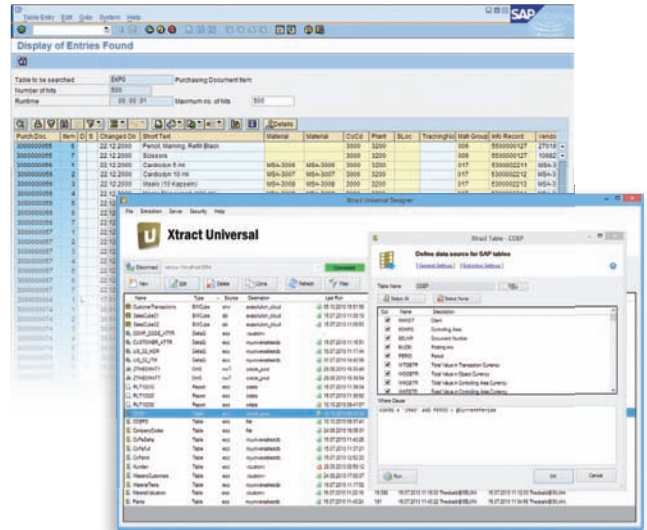

SAP® Certified
Integration with SAP NetWeaver®

Seamless SAP - Tableau Integration

Xtract Universal for Tableau

Integrate SAP data into your Tableau reports - fast, straight-forward and user-friendly. Xtract Universal enables you to bring SAP data to your Tableau desktop or server, in a performant and reliable manner. Significantly reduce development and deployment time, with a high degree of automation.

The result is maximum ROI with minimum risk and cost.

Data integration options

Data flows between SAP and Tableau can be enabled in different ways depending on the desired architecture and how it fits into an existing customer landscape.

- » Create and update an arbitrary data warehouse (e.g. Oracle, SQL Server, Teradata, etc.), combine SAP data with data from other systems and use Tableau on top of it.
- » Directly stream data between SAP and Tableau which does not require any intermediate storage. The data is transported through the standard OData protocol.
- » Create so-called TDE data files, a format developed by Tableau that contains highly compressed data which can be directly consumed by the Tableau engine.

- » Based on SAP certified technology
- » Quick installation and configuration
- » Simple and user-friendly; no programming or complex syntax required
- » Minimal to zero intrusion in your SAP system
- » Works with SAP BW as well as your SAP business suite (ERP, CRM, etc.)
- » Extract SAP data from a broad range of objects, including existing cubes and BEx queries
- » Central monitoring and process monitoring for complete control of SAP access