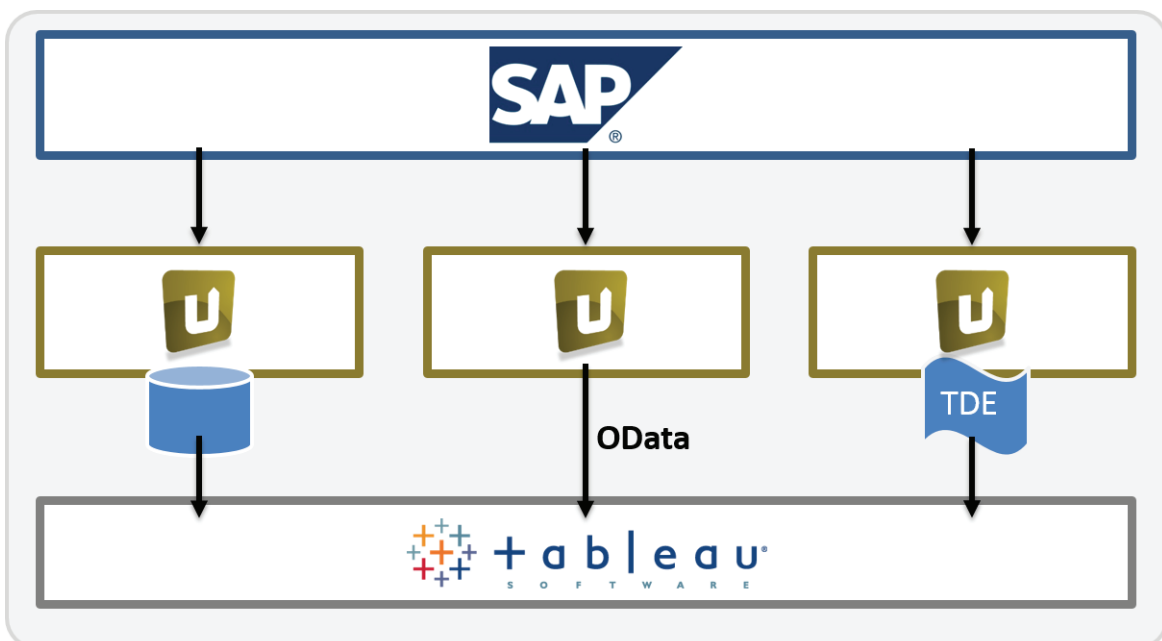

SAP® Certified
Integration with SAP NetWeaver®

Seamless SAP - Tableau Integration

Xtract Universal for Tableau

Integrate SAP data into your Tableau reports - fast, straight-forward and user-friendly. Xtract Universal enables you to bring SAP data to your Tableau desktop or server, in a performant and reliable manner. Significantly reduce development and deployment time, with a high degree of automation.

The result is maximum ROI with minimum risk and cost.

Data integration options

Data flows between SAP and Tableau can be enabled in different ways depending on the desired architecture and how it fits into an existing customer landscape.

- » Create and update an arbitrary data warehouse (e.g. Oracle, SQL Server, Teradata, etc.), combine SAP data with data from other systems and use Tableau on top of it.
- » Directly stream data between SAP and Tableau which does not require any intermediate storage. The data is transported through the standard OData protocol.
- » Create so-called TDE data files, a format developed by Tableau that contains highly compressed data which can be directly consumed by the Tableau engine.

Enterprise scale and security

Xtract Universal can meet your IT and advanced user requirements:

- » Secure access to your SAP data, with single sign-on option
- » Performant and reliable data extraction
- » Central monitoring of all extraction activities and detailed logging
- » Wide variety of extraction types that can be used to extract data from all SAP business modules as well as SAP BW
- » Integrated data type safety and traceability, from source through destination